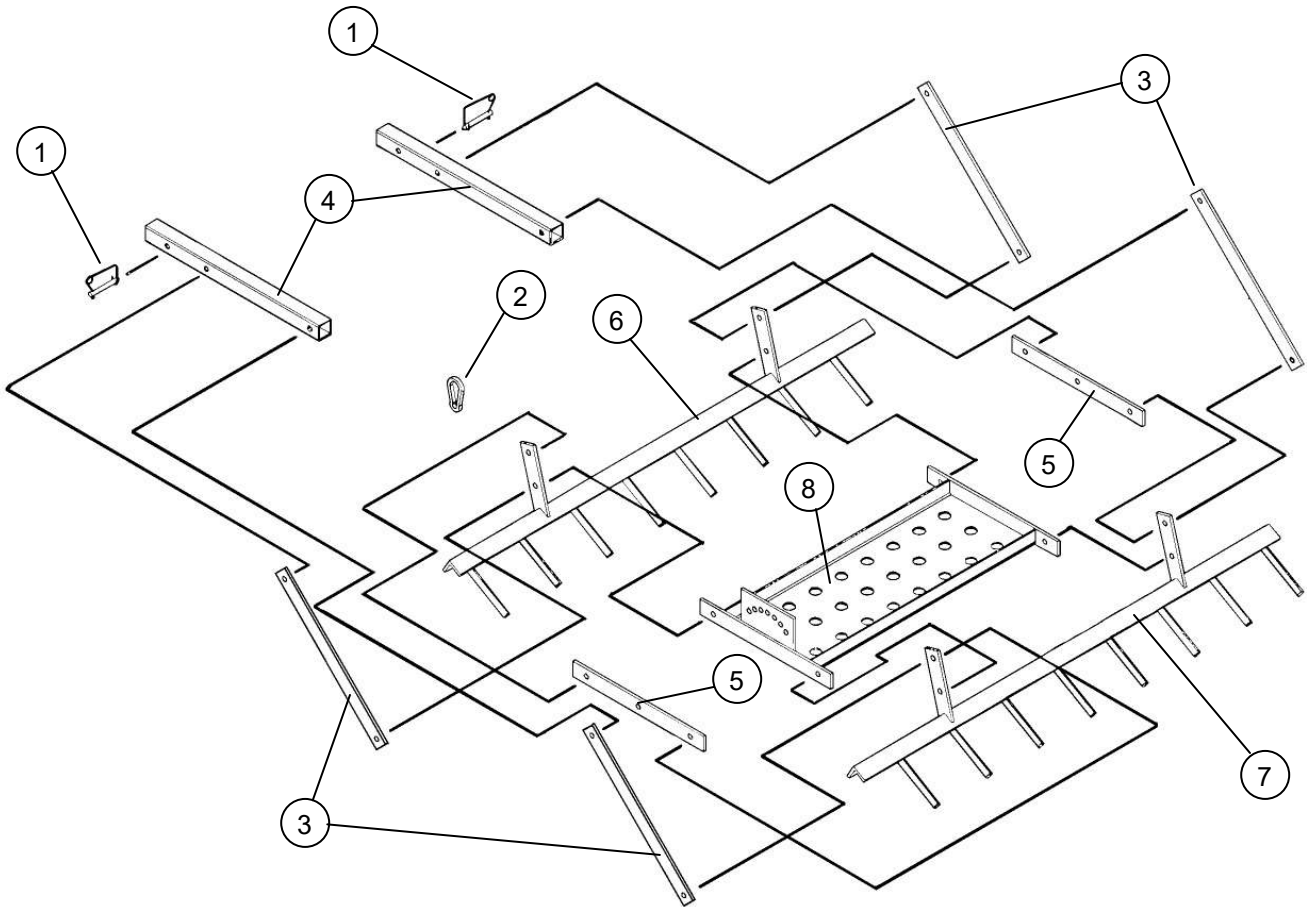

PARTS FOR OPTIONAL DRAG HARROW (PART # 003800)

<u>Item</u>	<u>Part #</u>	<u>Description</u>	<u>Qty.</u>
1	216013	Wire Lock Pin	2
2	222011	Safety Snap Hook	2
3	500025	Tow Link	4
4	500026	Support Tube	2
5	500027	Upper Link Flat	2
6	800004	Front Harrow Section	1
7	800005	Rear Harrow Section	1
8	800009	Harrow Frame	1