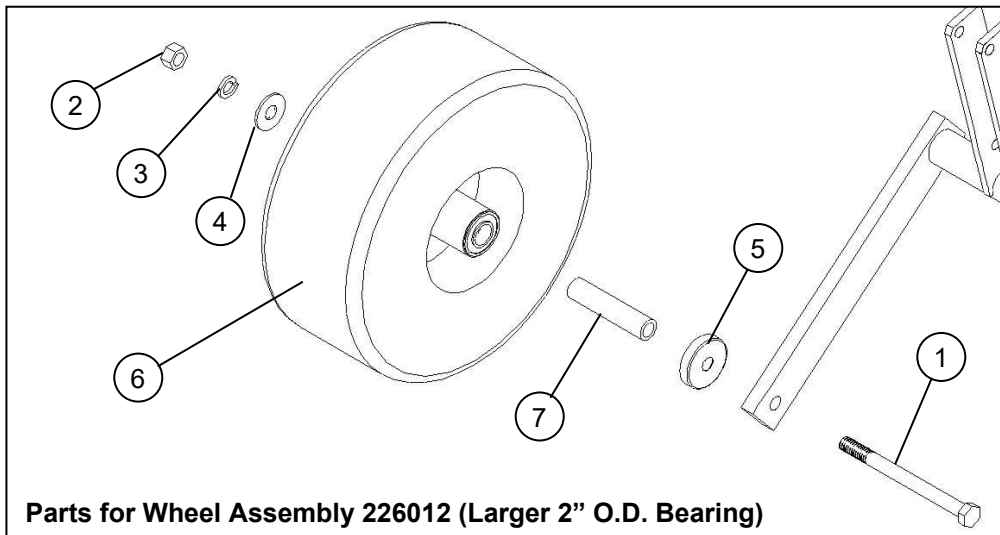

PARTS DRAWING FOR MODEL 543

WHEEL ASSEMBLY AND MOUNTING PARTS

Item	Part #	Description	Qty.
1	202147	Hex Head Bolt 5/8" x 6.5"	2
2	212013	Hex Nut - 5/8"	2
3	214018	Machinery Washer 5/8" I.D. x 1" O.D.	4
4	214020	Lock Washer - 5/8"	2
5	214021	Cup Washer	2
6	226003	Offset Wheel Assy. (15/600 x 6, 4 Ply Turf) (Replace with 226012 - See Below)	~
	226006	Tire - Replacement (15/600 x 6, 4 Ply Turf)	2
	243007	Precision Sealed Wheel Bearings (1-3/8" O.D. x 5/8" I.D.)	4
	600301	Wheel Bearing Spacer	2

Item	Part #	Description	Qty.
1	202147	Hex Head Bolt 5/8" x 6.5"	2
2	212013	Hex Nut - 5/8"	2
3	214020	Lock Washer - 5/8"	2
4	214029	Standard Flat Washer - 5/8"	2
5	214030	Cup Washer	2
6	226012	Offset Wheel Assy. (15/600 x 6, 4 Ply Turf) (Includes Tire, Rim, Bearing & Spanner Tube)	2
	226006	Tire - Replacement (15/600 x 6, 4 Ply Turf)	2
	243015	Precision Sealed Wheel Bearings (2" O.D. x 1" I.D.)	4
7	600308	Spanner Tube	2