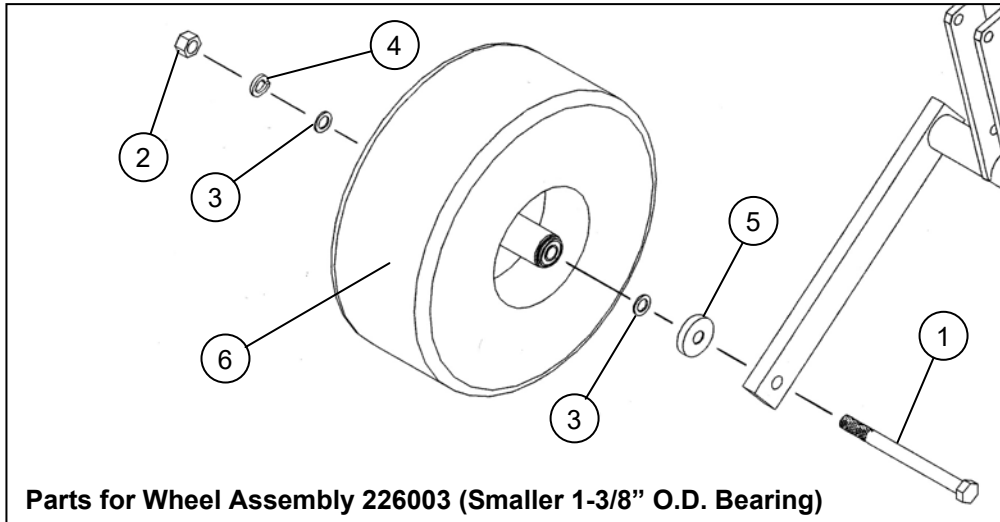

PARTS DRAWING FOR MODEL 543

WHEEL ASSEMBLY AND MOUNTING PARTS

Item	Part #	Description	Qty.
1	202147	Hex Head Bolt 5/8" x 6.5"	2
2	212013	Hex Nut - 5/8"	2
3	214018	Machinery Washer 5/8" I.D. x 1" O.D.	4
4	214020	Lock Washer - 5/8"	2
5	214021	Cup Washer	2
6	226003	Offset Wheel Assy. (15/600 x 6, 4 Ply Turf) (Replace with 226012 - See Below)	~
	226006	Tire - Replacement (15/600 x 6, 4 Ply Turf)	2
	243007	Precision Sealed Wheel Bearings (1-3/8" O.D. x 5/8" I.D.)	4
	600301	Wheel Bearing Spacer	2

Item	Part #	Description	Qty.
1	202147	Hex Head Bolt 5/8" x 6.5"	2
2	212013	Hex Nut - 5/8"	2
3	214020	Lock Washer - 5/8"	2
4	214029	Standard Flat Washer - 5/8"	2
5	214030	Cup Washer	2
6	226012	Offset Wheel Assy. (15/600 x 6, 4 Ply Turf) (Includes Tire, Rim, Bearing & Spanner Tube)	2
	226006	Tire - Replacement (15/600 x 6, 4 Ply Turf)	2
	243015	Precision Sealed Wheel Bearings (2" O.D. x 1" I.D.)	4
7	600308	Spanner Tube	2