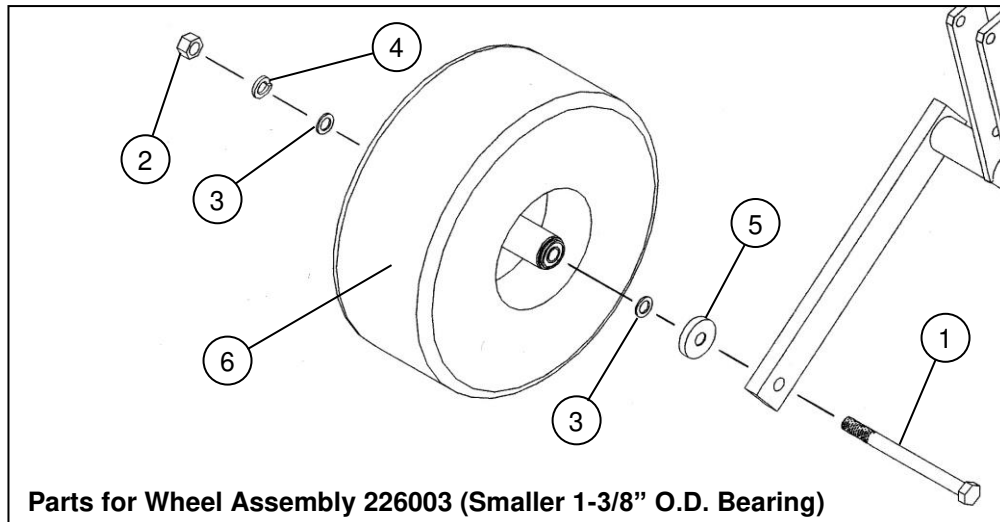

PARTS DRAWING FOR MODEL 543

WHEEL ASSEMBLY AND MOUNTING PARTS

Item	Part #	Description	Qty.
1	202147	Hex Head Bolt 5/8" x 6.5"	2
2	212013	Hex Nut - 5/8"	2
3	214018	Machinery Washer 5/8" I.D. x 1" O.D.	4
4	214020	Lock Washer - 5/8"	2
5	214021	Cup Washer	2
6	226003	Offset Wheel Assy. (15/600 x 6, 4 Ply Turf) (Replace with 226012 - See Below)	~
	226006	Tire - Replacement (15/600 x 6, 4 Ply Turf)	2
	243007	Precision Sealed Wheel Bearings (1-3/8" O.D. x 5/8" I.D.)	4
	600301	Wheel Bearing Spacer	2

Item	Part #	Description	Qty.
1	202147	Hex Head Bolt 5/8" x 6.5"	2
2	212013	Hex Nut - 5/8"	2
3	214020	Lock Washer - 5/8"	2
4	214029	Standard Flat Washer - 5/8"	2
5	214030	Cup Washer	2
6	226012	Offset Wheel Assy. (15/600 x 6, 4 Ply Turf) (Includes Tire, Rim, Bearing & Spanner Tube)	2
	226006	Tire - Replacement (15/600 x 6, 4 Ply Turf)	2
	243015	Precision Sealed Wheel Bearings (2" O.D. x 1" I.D.)	4
7	600308	Spanner Tube	2