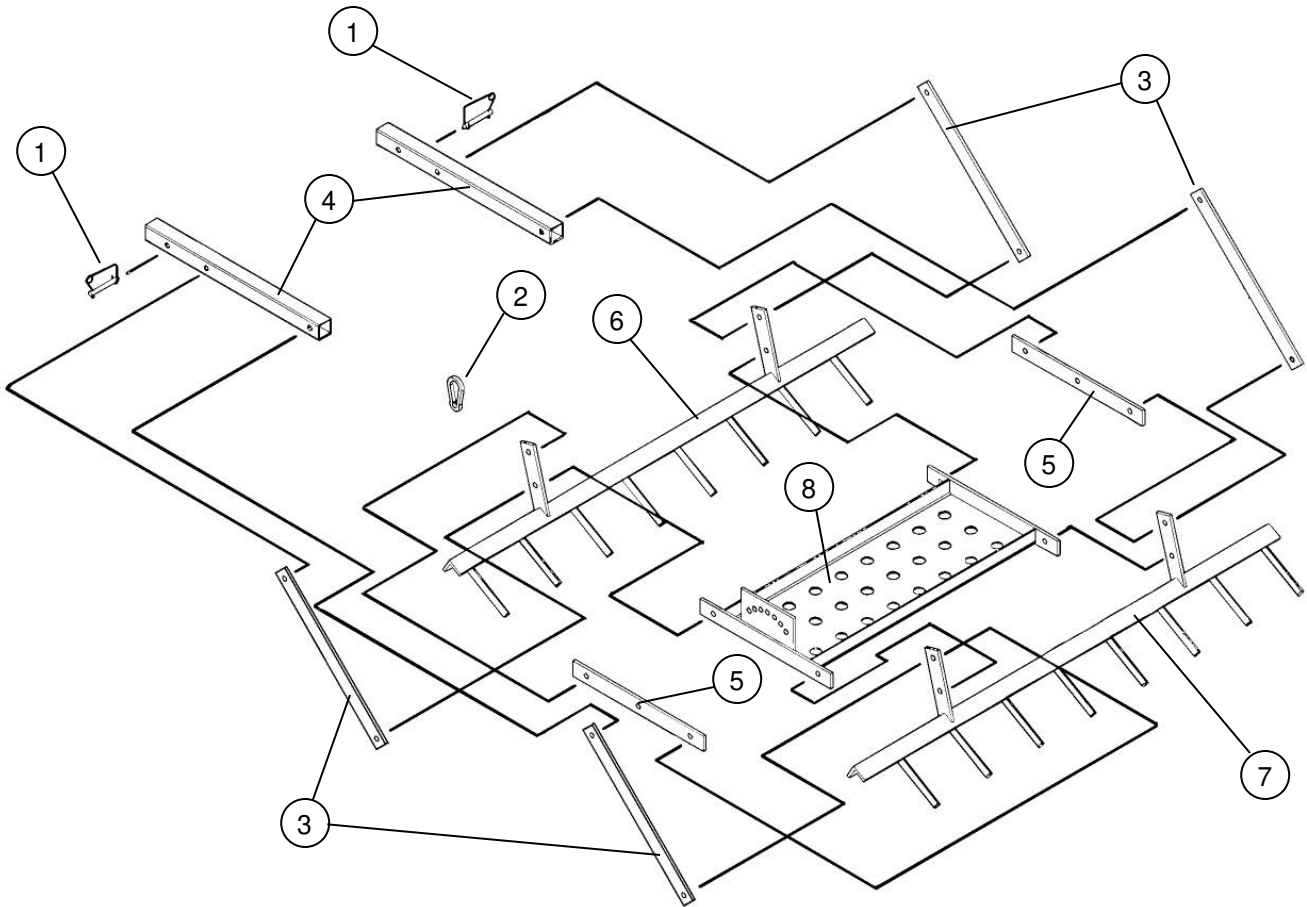

PARTS FOR OPTIONAL DRAG HARROW (PART # 003800)

<u>Item</u>	<u>Part #</u>	<u>Description</u>	<u>Qty.</u>
1	216013	Wire Lock Pin	2
2	222011	Safety Snap Hook	2
3	500025	Tow Link	4
4	500026	Support Tube	2
5	500027	Upper Link Flat	2
6	800004	Front Harrow Section	1
7	800005	Rear Harrow Section	1
8	800009	Harrow Frame	1