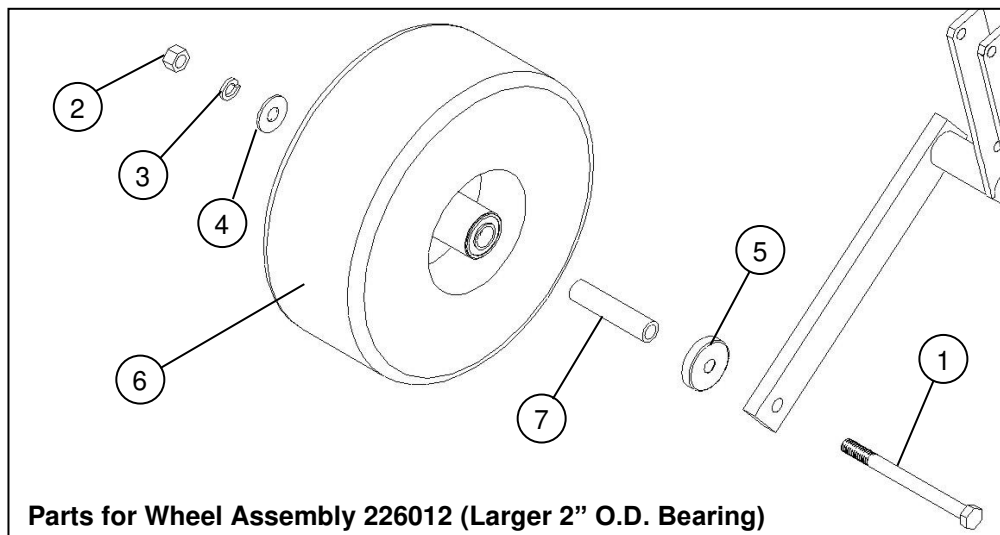

PARTS DRAWING FOR MODEL 543

WHEEL ASSEMBLY AND MOUNTING PARTS

Item	Part #	Description	Qty.
1	202147	Hex Head Bolt 5/8" x 6.5"	2
2	212013	Hex Nut - 5/8"	2
3	214018	Machinery Washer 5/8" I.D. x 1" O.D.	4
4	214020	Lock Washer - 5/8"	2
5	214021	Cup Washer	2
6	226003	Offset Wheel Assy. (15/600 x 6, 4 Ply Turf) (Replace with 226012 - See Below)	~
	226006	Tire - Replacement (15/600 x 6, 4 Ply Turf)	2
	243007	Precision Sealed Wheel Bearings (1-3/8" O.D. x 5/8" I.D.)	4
	600301	Wheel Bearing Spacer	2

Item	Part #	Description	Qty.
1	202147	Hex Head Bolt 5/8" x 6.5"	2
2	212013	Hex Nut - 5/8"	2
3	214020	Lock Washer - 5/8"	2
4	214029	Standard Flat Washer - 5/8"	2
5	214030	Cup Washer	2
6	226012	Offset Wheel Assy. (15/600 x 6, 4 Ply Turf) (Includes Tire, Rim, Bearing & Spanner Tube)	2
	226006	Tire - Replacement (15/600 x 6, 4 Ply Turf)	2
	243015	Precision Sealed Wheel Bearings (2" O.D. x 1" I.D.)	4
7	600308	Spanner Tube	2