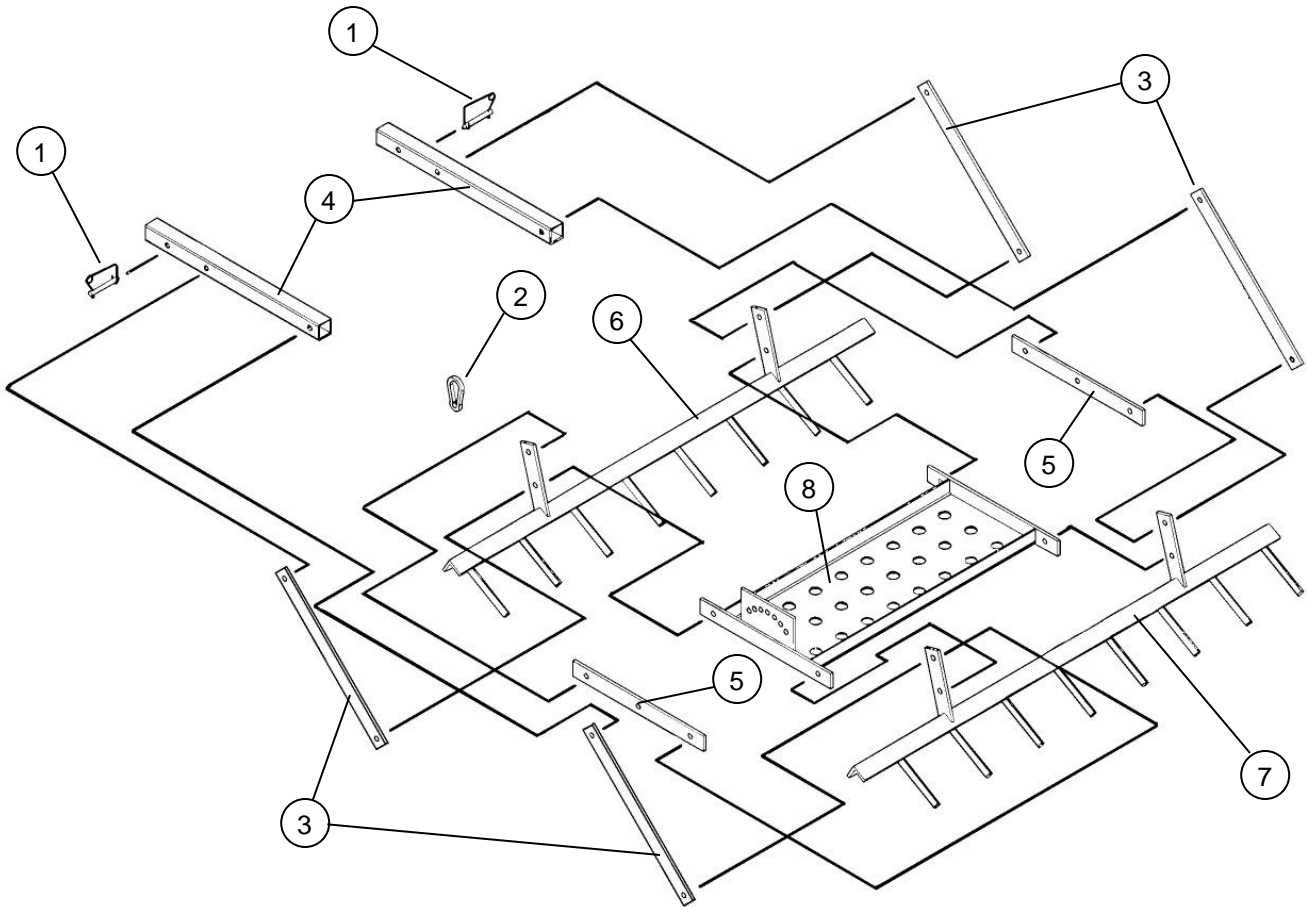

MODEL 543T & 760T

(See drawings below for additional parts)

<u>Item</u>	<u>Part #</u>	<u>Description</u>	<u>543 Qty.</u>	<u>760 Qty.</u>
1	204012	Plow Bolt (3/8"-16 x 2-1/4", 3/8 Sq.)	10	14
2	204013	Plow Bolt (7/16"-14 x 2-1/2", 7/16 Sq.)	6	8
3	214025	Bevel Washer Spacer	5	7
4	216013	Wire Lock Pin (3/8" Dia. x 2-1/4" Long)	10	14
5	216015	Lift Arm Pin	2	2
6	216016	Fixed Handle Hitch Pin	1	1
7	259003	9" Field Cultivator Sweep	5	7
8	259004	Reversible Chisel Point Sweep	5	7
9	259005	Turning Shovel	3	4
	003801	Turning Shovel Kit (Model 543T)	1	0
	003805	Turning Shovel Kit (Model 760T)	0	1
10	259006	Coulter Blade, 13.5"	5	7
	243014	Coulter Bearing (2.09" O.D. x 5/8" I.D.)	5	7
11	275018	Till-Ease Name Decal	2	2
11	275019	Kunz Decal	2	2
12	500007	Shank	5	7
13	500008	Coulter Shank	5	7
14	800008	Weight Rack	2	2
15	800010	Tool Frame - Model 543T (Call for Pricing)	1	0
15	800024	Tool Frame - Model 760T (Call for Pricing)	0	1
16	800029	Mast Assembly	1	1
17	800030	Brace Assembly	1	1

PARTS DRAWING FOR MODELS 543T & 760T

PARTS FOR OPTIONAL DRAG HARROW (PART # 003800 & 003804)

<u>Item</u>	<u>Part #</u>	<u>Description</u>	<u>Model 543T</u> <u>003800 Qty.</u>	<u>Model 760T</u> <u>003804 Qty.</u>
1	216013	Wire Lock Pin	2	2
2	222011	Safety Snap Hook	2	2
3	500025	Tow Link	4	4
4	500026	Support Tube (Model 543T)	2	0
4	500066	Support Tube (Model 760T)	0	2
5	500027	Upper Link Flat	2	2
6	800004	Front Harrow Section (Model 543T)	1	0
6	800025	Front Harrow Section (Model 760T)	0	1
7	800005	Rear Harrow Section (Model 543T)	1	0
7	800026	Rear Harrow Section (Model 760T)	0	1
8	800009	Harrow Frame	1	1