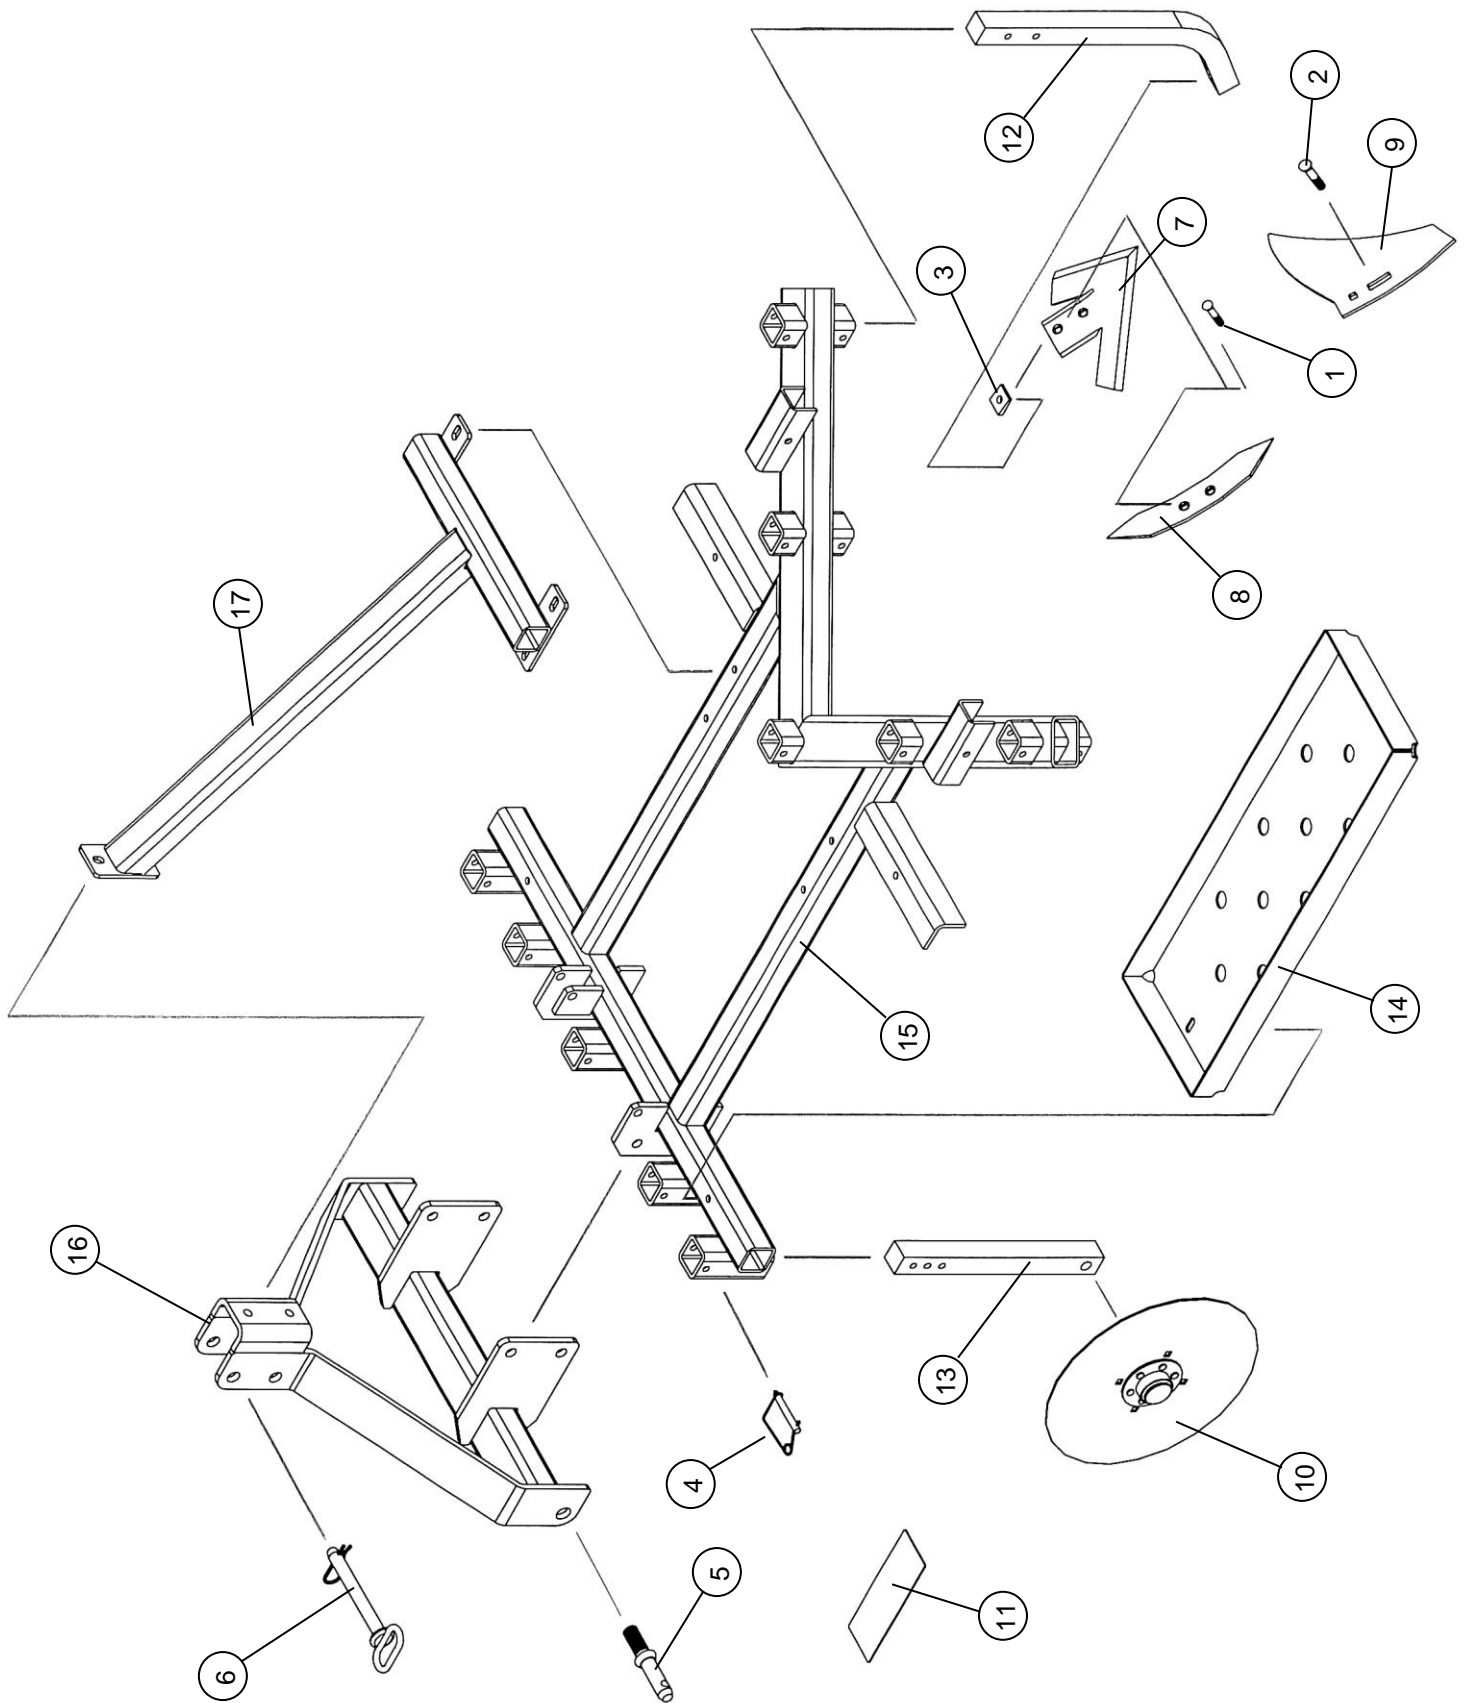

MODEL 543T & 760T

(See drawings below for additional parts)

<u>Item</u>	<u>Part #</u>	<u>Description</u>	<u>543 Qty.</u>	<u>760 Qty.</u>
1	204012	Plow Bolt (3/8"-16 x 2-1/4", 3/8 Sq.)	10	14
2	204013	Plow Bolt (7/16"-14 x 2-1/2", 7/16 Sq.)	6	8
3	214025	Bevel Washer Spacer	5	7
4	216013	Wire Lock Pin (3/8" Dia. x 2-1/4" Long)	10	14
5	216015	Lift Arm Pin	2	2
6	216016	Fixed Handle Hitch Pin	1	1
7	259003	9" Field Cultivator Sweep	5	7
8	259004	Reversible Chisel Point Sweep	5	7
9	259005	Turning Shovel	3	4
	003801	Turning Shovel Kit (Model 543T)	1	0
	003805	Turning Shovel Kit (Model 760T)	0	1
10	259006	Coulter Blade, 13.5"	5	7
	243014	Coulter Bearing (2.09" O.D. x 5/8" I.D.)	5	7
11	275018	Till-Ease Name Decal	2	2
11	275019	Kunz Decal	2	2
12	500007	Shank	5	7
13	500008	Coulter Shank	5	7
14	800008	Weight Rack	2	2
15	800010	Tool Frame - Model 543T (Call for Pricing)	1	0
15	800024	Tool Frame - Model 760T (Call for Pricing)	0	1
16	800029	Mast Assembly	1	1
17	800030	Brace Assembly	1	1

PARTS DRAWING FOR MODELS 543T & 760T

PARTS FOR OPTIONAL DRAG HARROW (PART # 003800 & 003804)

<u>Item</u>	<u>Part #</u>	<u>Description</u>	<u>Model 543T</u> <u>003800 Qty.</u>	<u>Model 760T</u> <u>003804 Qty.</u>
1	216013	Wire Lock Pin	2	2
2	222011	Safety Snap Hook	2	2
3	500025	Tow Link	4	4
4	500026	Support Tube (Model 543T)	2	0
4	500066	Support Tube (Model 760T)	0	2
5	500027	Upper Link Flat	2	2
6	800004	Front Harrow Section (Model 543T)	1	0
6	800025	Front Harrow Section (Model 760T)	0	1
7	800005	Rear Harrow Section (Model 543T)	1	0
7	800026	Rear Harrow Section (Model 760T)	0	1
8	800009	Harrow Frame	1	1